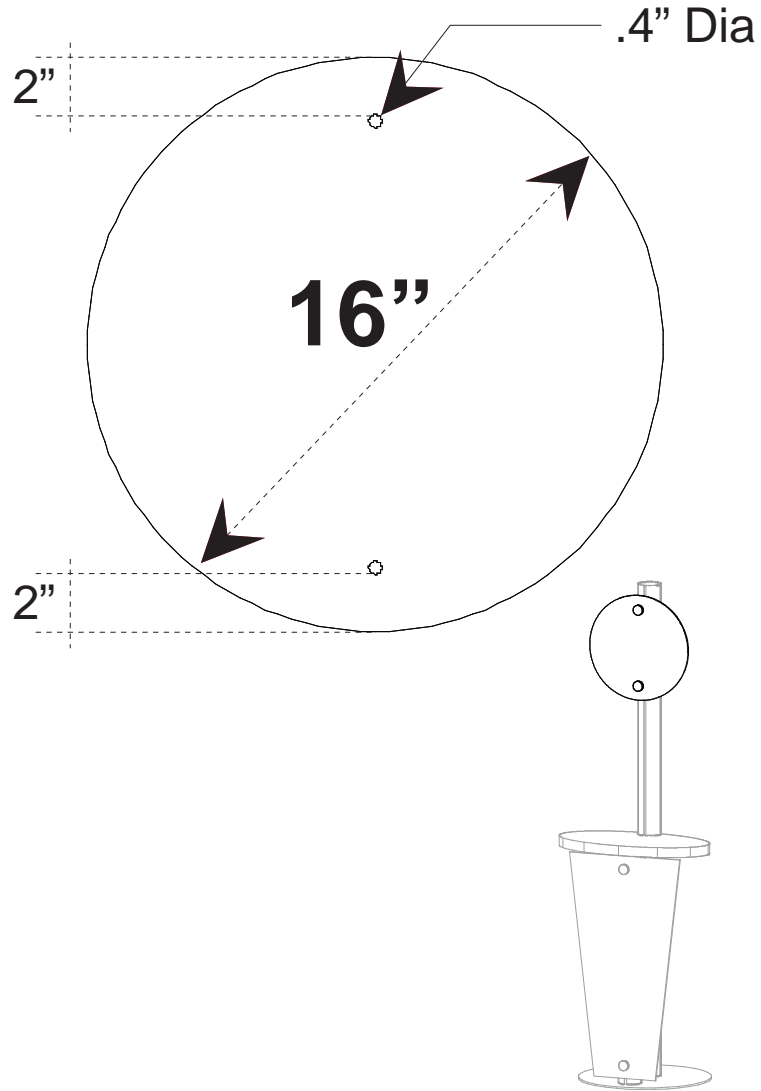

Product Name: MOD-1177
Process: Direct Print
Material: 1/4" Sintra
Effective Date: 03/08/2010

1/4" Round Sign

Option 1

1/4" Round Sign

Option 2