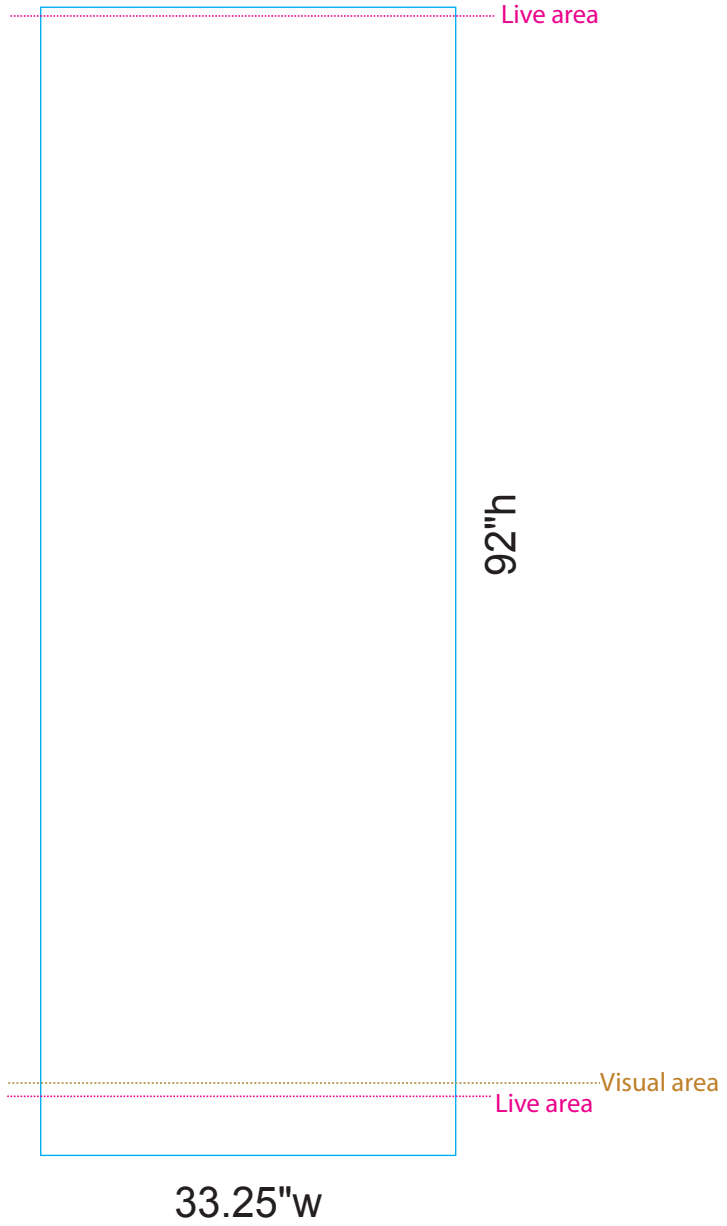

# Pronto

Final size: 33.25" w x 92" h

Live area: 87.25" from the top

Visual area: 86.25" from the top

\*Please note that .625" will be covered at the top by a hanger bar.